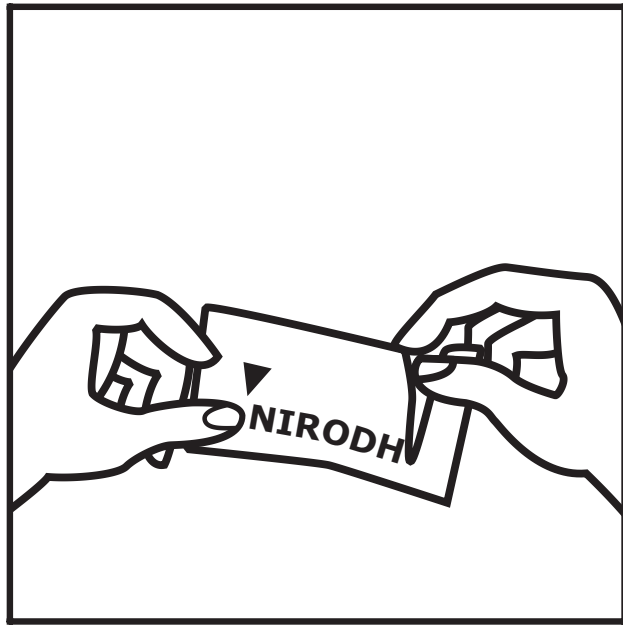

# CONDOM DEMONSTRATION

1

Check the expiry date of condom. Never use condom AFTER EXPIRY DATE.

2

Open the condom packet by tearing it from one side. Roll out the condom by pressing on one side of the packet.

3

Press tip of the condom BEFORE putting it on tip of the Penis. Fix the condom on the tip with hand.

4

Start unrolling the condom on penis. Unroll it right up to the base of penis.

5

..... for SAFER SEX

6

After intercourse, withdraw the penis from the vagina, while the penis is semi-erect.