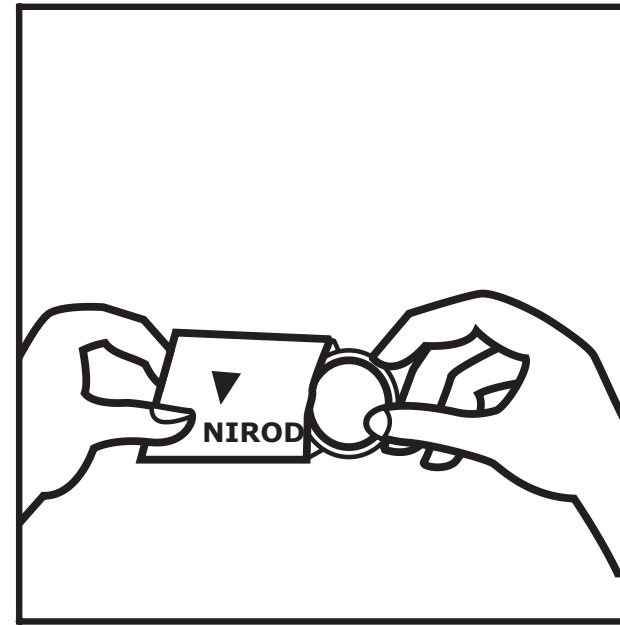

# CONDOM DEMONSTRATION

1

Check the expiry date of condom. Never use condom AFTER EXPIRY DATE.

2

Open the condom packet by tearing it from one side. Roll out the condom by pressing on one side of the packet.

3

Press tip of the condom BEFORE putting it on tip of the Penis. Fix the condom on the tip with hand.

4

Start unrolling the condom on penis. Unroll it right up to the base of penis.

5

..... for SAFER SEX

6

After intercourse, withdraw the penis from the vagina, while the penis is semi-erect.

7

Hold onto the rim of the condom while withdrawing to prevent it from slipping off and the semen spilling into the vagina.

8

Tie knot at base of condom without spilling semen before disposing