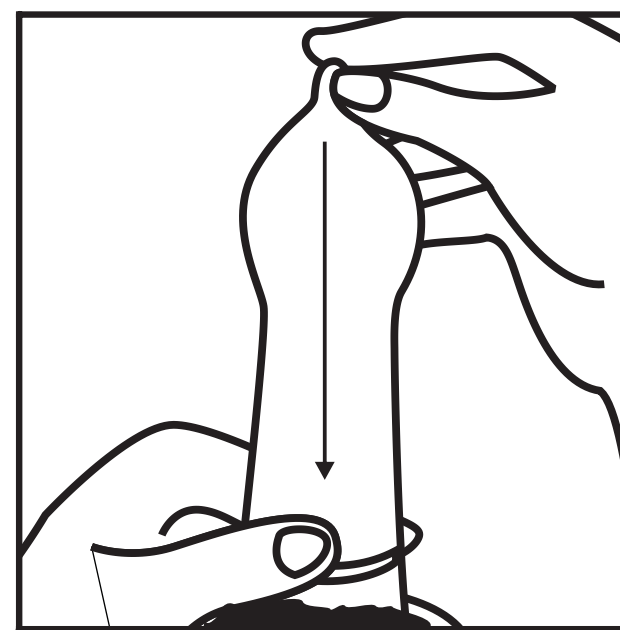

# CONDOM DEMONSTRATION

1

Check the expiry date of condom. Never use condom AFTER EXPIRY DATE.

2

Open the condom packet by tearing it from one side. Roll out the condom by pressing on one side of the packet.

3

Press tip of the condom BEFORE putting it on tip of the Penis. Fix the condom on the tip with hand.

4

Start unrolling the condom on penis. Unroll it right up to the base of penis.

5

..... for SAFER SEX

6

After intercourse, withdraw the penis from the vagina, while the penis is semi-erect.

7

Hold onto the rim of the condom while withdrawing to prevent it from slipping off and the semen spilling into the vagina.

8

Tie knot at base of condom without spilling semen before disposing